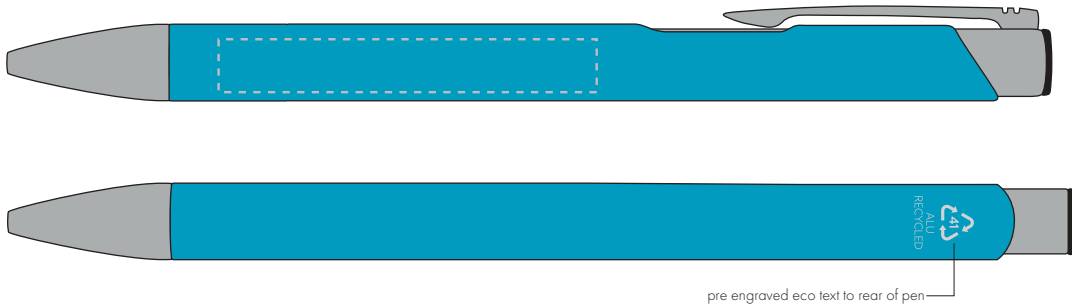

Your Ref:	Quantity:	Product Code: TPC982001
Our Ref:	Version: 1	Product Colour: CYAN

PRINTING CONCERNS:

We stock this item in the following colours

PANTONE REFERENCE(S)

- Colour 1
- Colour 2
- Colour 3
- Colour 4

ARTWORK SCALE 100%

ARTWORK SCALE 100%

Side Print Area:
50mm x 7mm

pre engraved eco text to rear of pen

Product Image for visualisation
- colours may vary

The dashed line is to demonstrate print area and will not appear on your printed item